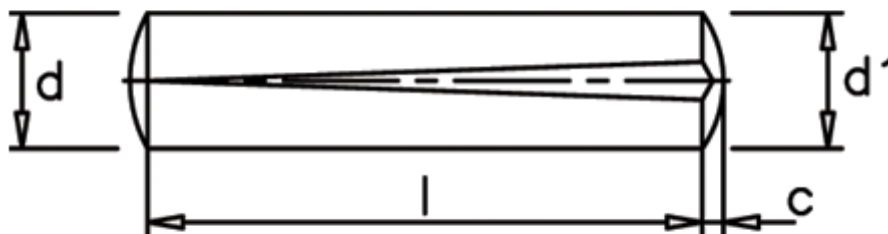

Data Sheet

Article number: 080115021

Description: KLEE Slotted pin S1 1,5x4
Stainless 1.4305

Measures

c = 0,23

d = 1.5

d1 = 1.63

Length = 4